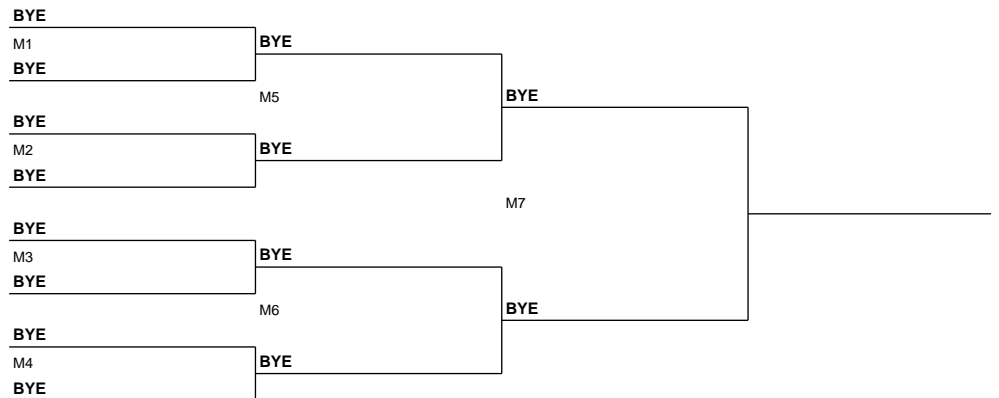

13/14 Playoff

E1

G1 Sat May 27 3:30pm, Ct. 1
E2

G3 Sat May 27, 6pm, Ct. 1

E3

G2 Sat May 27 4:30pm, Ct. 1
E4

15/16 Playoff

G1

H1 Sat May 27, 6pm, Ct. 1
G2

17/18 Playoff

19/20 Playoff

21/22 Playoff

23/24 Playoff

25/26 Playoff

27/28 Playoff

BYE