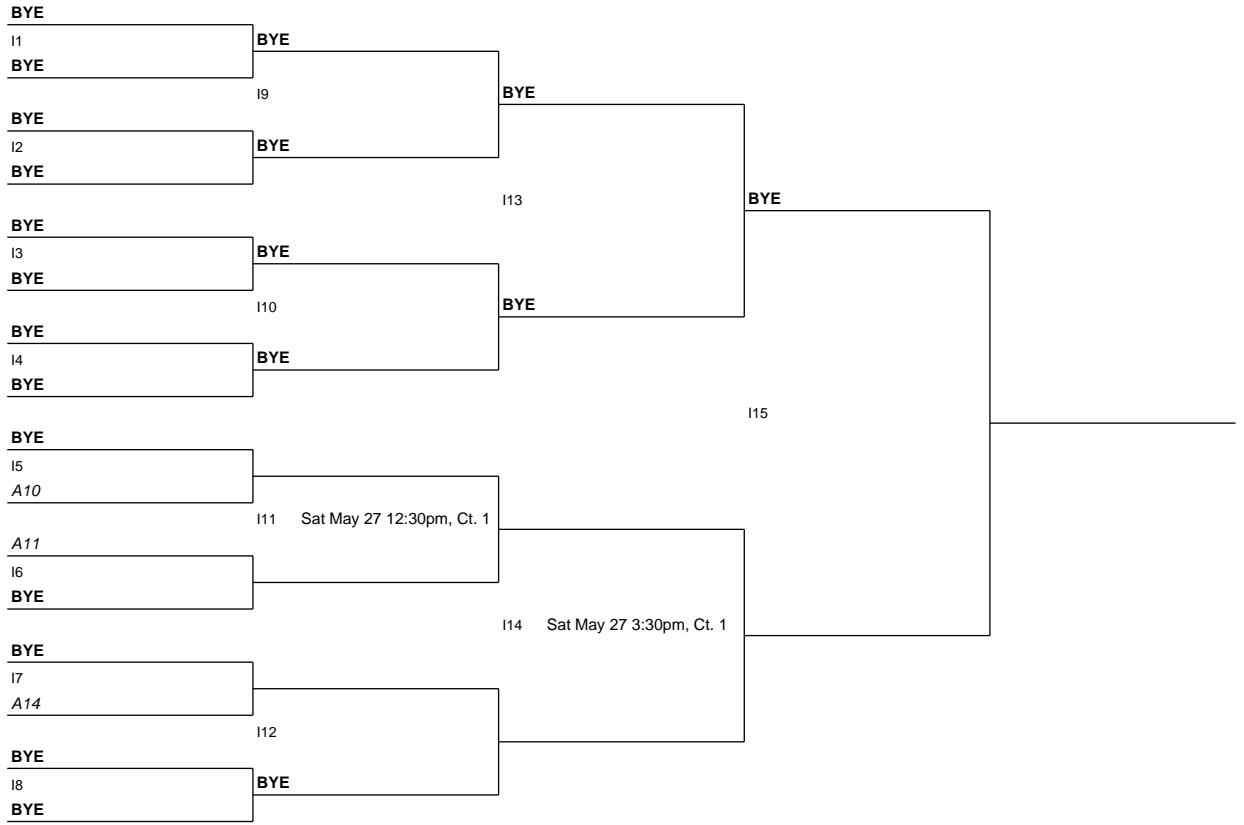

13/14 Playoff

E1

G1 Sat May 27 3:30pm, Ct. 1
E2

G3 Sat May 27, 6pm, Ct. 1

E3

G2 Sat May 27 4:30pm, Ct. 1
E4

15/16 Playoff

G1

H1 Sat May 27, 6pm, Ct. 1
G2

17/18 Playoff

19/20 Playoff

21/22 Playoff

23/24 Playoff

25/26 Playoff

27/28 Playoff

BYE