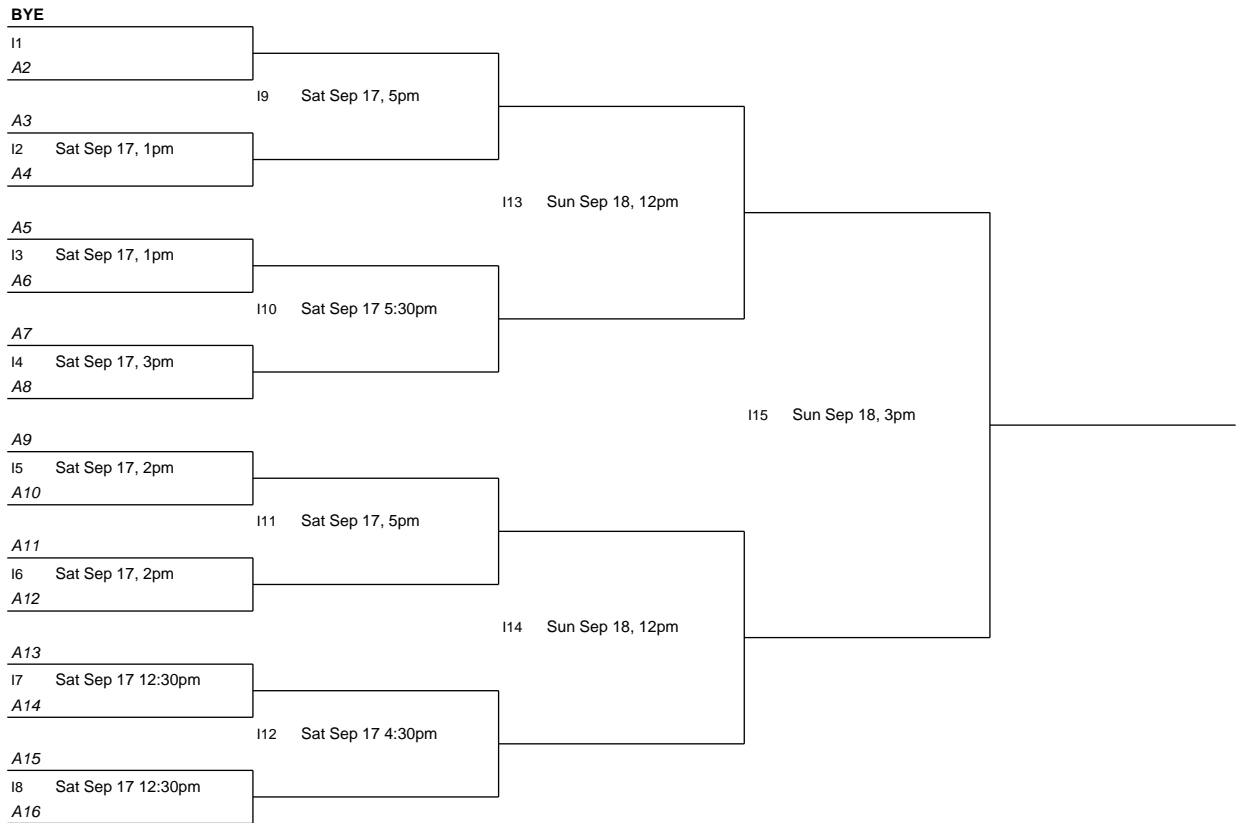

3/4 Playoff

A29
B1 Sun Sep 18 4:30pm
A30

5/6 Playoff

A25
C1 Sun Sep 18 1:30pm
A26
C3 Sun Sep 18 4:30pm
A27
C2 Sun Sep 18 1:30am
A28

7/8 Playoff

C1
D1 Sun Sep 18, 4pm
C2

Placa A

11/12 Playoff

E5
F1 Sun Sep 18 3:30pm
E6

13/14 Playoff

E1
G1 Sun Sep 18 12:30pm
E2
G3 Sun Sep 18 3:30pm
E3
G2 Sun Sep 18 12:30pm
E4

15/16 Playoff

G1
H1 Sun Sep 18, 3pm
G2

Placa B

19/20 Playoff

21/22 Playoff

23/24 Playoff

25/26 Playoff

27/28 Playoff

M5

N1 Sun Sep 18 1:30pm

M6

29/30 Playoff

BYE