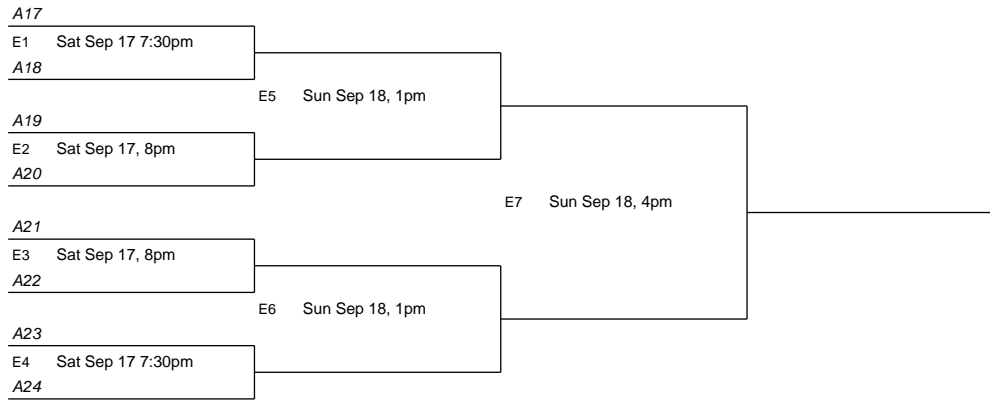

3/4 Playoff

A29
B1 Sun Sep 18 4:30pm
A30

5/6 Playoff

A25
C1 Sun Sep 18 1:30pm
A26
C3 Sun Sep 18 4:30pm
A27
C2 Sun Sep 18 1:30am
A28

7/8 Playoff

C1
D1 Sun Sep 18, 4pm
C2

Placa A

11/12 Playoff

E5
F1 Sun Sep 18 3:30pm
E6

13/14 Playoff

E1
G1 Sun Sep 18 12:30pm
E2
G3 Sun Sep 18 3:30pm
E3
G2 Sun Sep 18 12:30pm
E4

15/16 Playoff

G1
H1 Sun Sep 18, 3pm
G2

Placa B

19/20 Playoff

21/22 Playoff

23/24 Playoff

25/26 Playoff

27/28 Playoff

M5

N1 Sun Sep 18 1:30pm

M6

29/30 Playoff

BYE