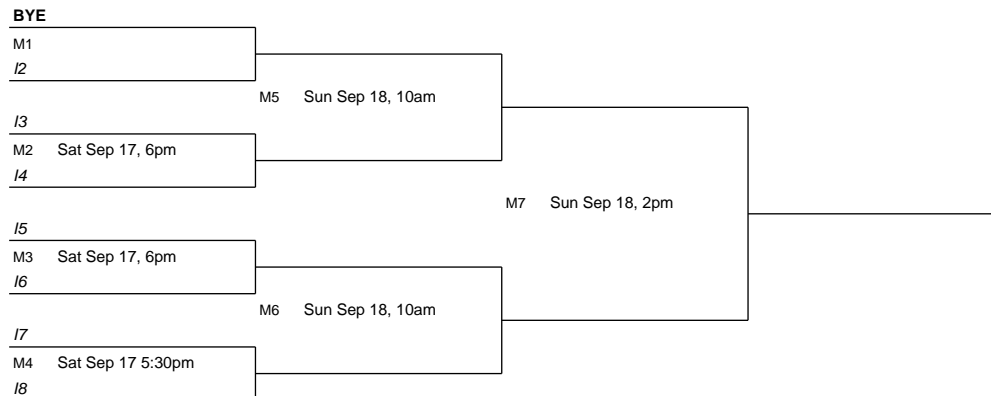

3/4 Playoff

A29
B1 Sun Sep 18 4:30pm
A30

5/6 Playoff

A25
C1 Sun Sep 18 1:30pm
A26
C3 Sun Sep 18 4:30pm
A27
C2 Sun Sep 18 1:30am
A28

7/8 Playoff

C1
D1 Sun Sep 18, 4pm
C2

Placa A

11/12 Playoff

E5
F1 Sun Sep 18 3:30pm
E6

13/14 Playoff

E1
G1 Sun Sep 18 12:30pm
E2
G3 Sun Sep 18 3:30pm
E3
G2 Sun Sep 18 12:30pm
E4

15/16 Playoff

G1
H1 Sun Sep 18, 3pm
G2

Placa B

19/20 Playoff

21/22 Playoff

23/24 Playoff

25/26 Playoff

27/28 Playoff

M5

N1 Sun Sep 18 1:30pm

M6

29/30 Playoff

BYE